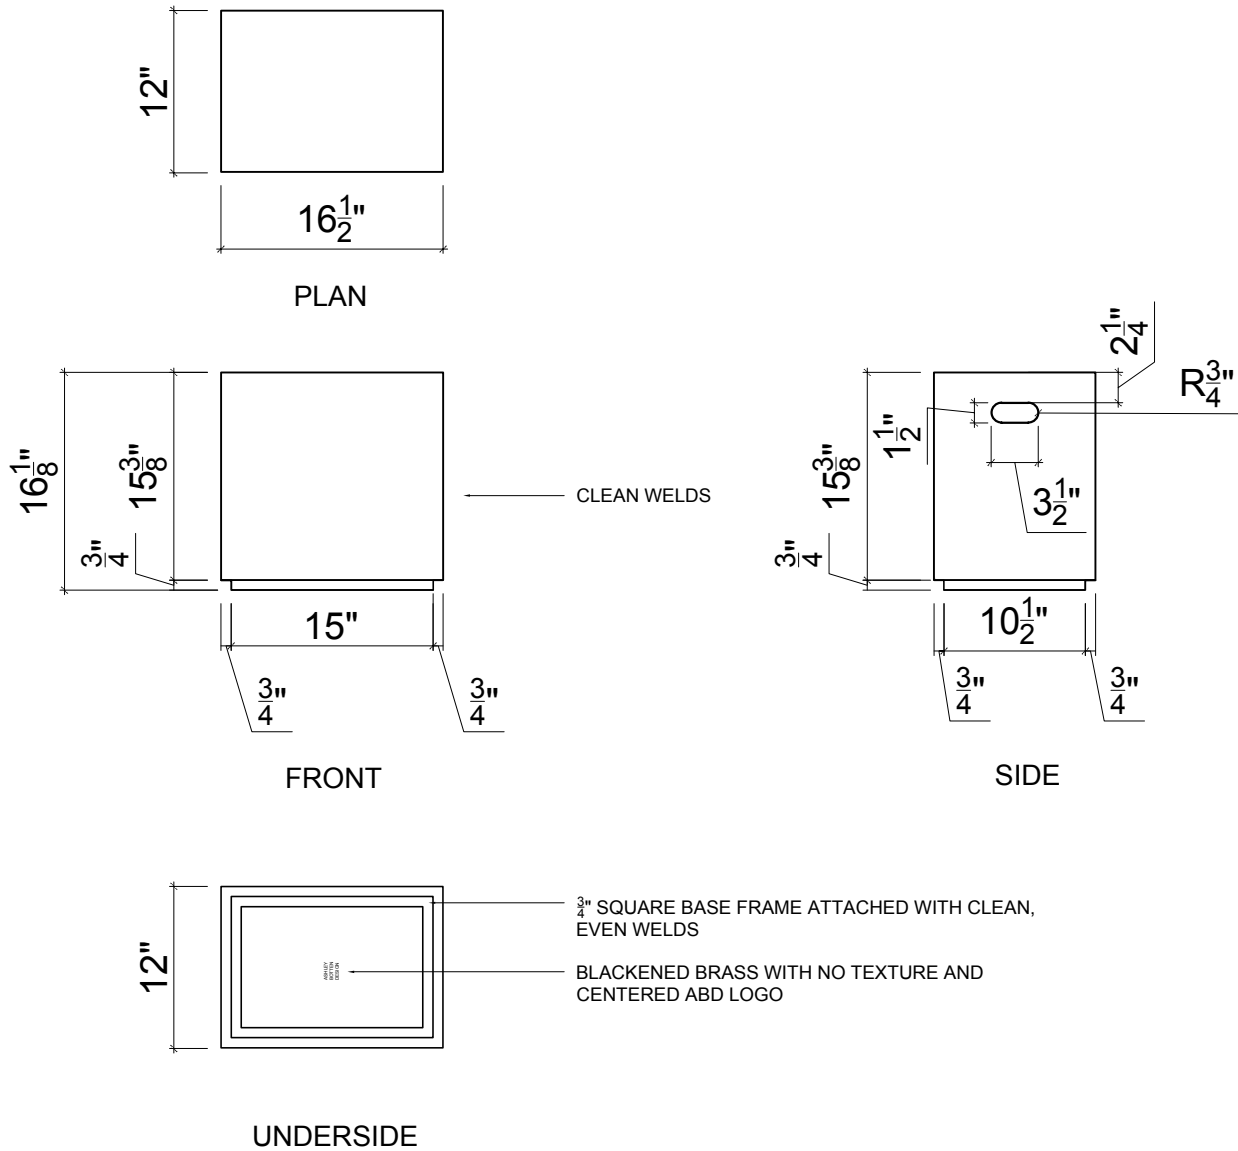

ASHLEY
BOTTEN
DESIGN

blackened brass apple box

72 stafford street, suite 100 . toronto, ontario m6j 2r9
416.203.9363 . concierge@ashleybottendesign.com

ashleybottendesign.com